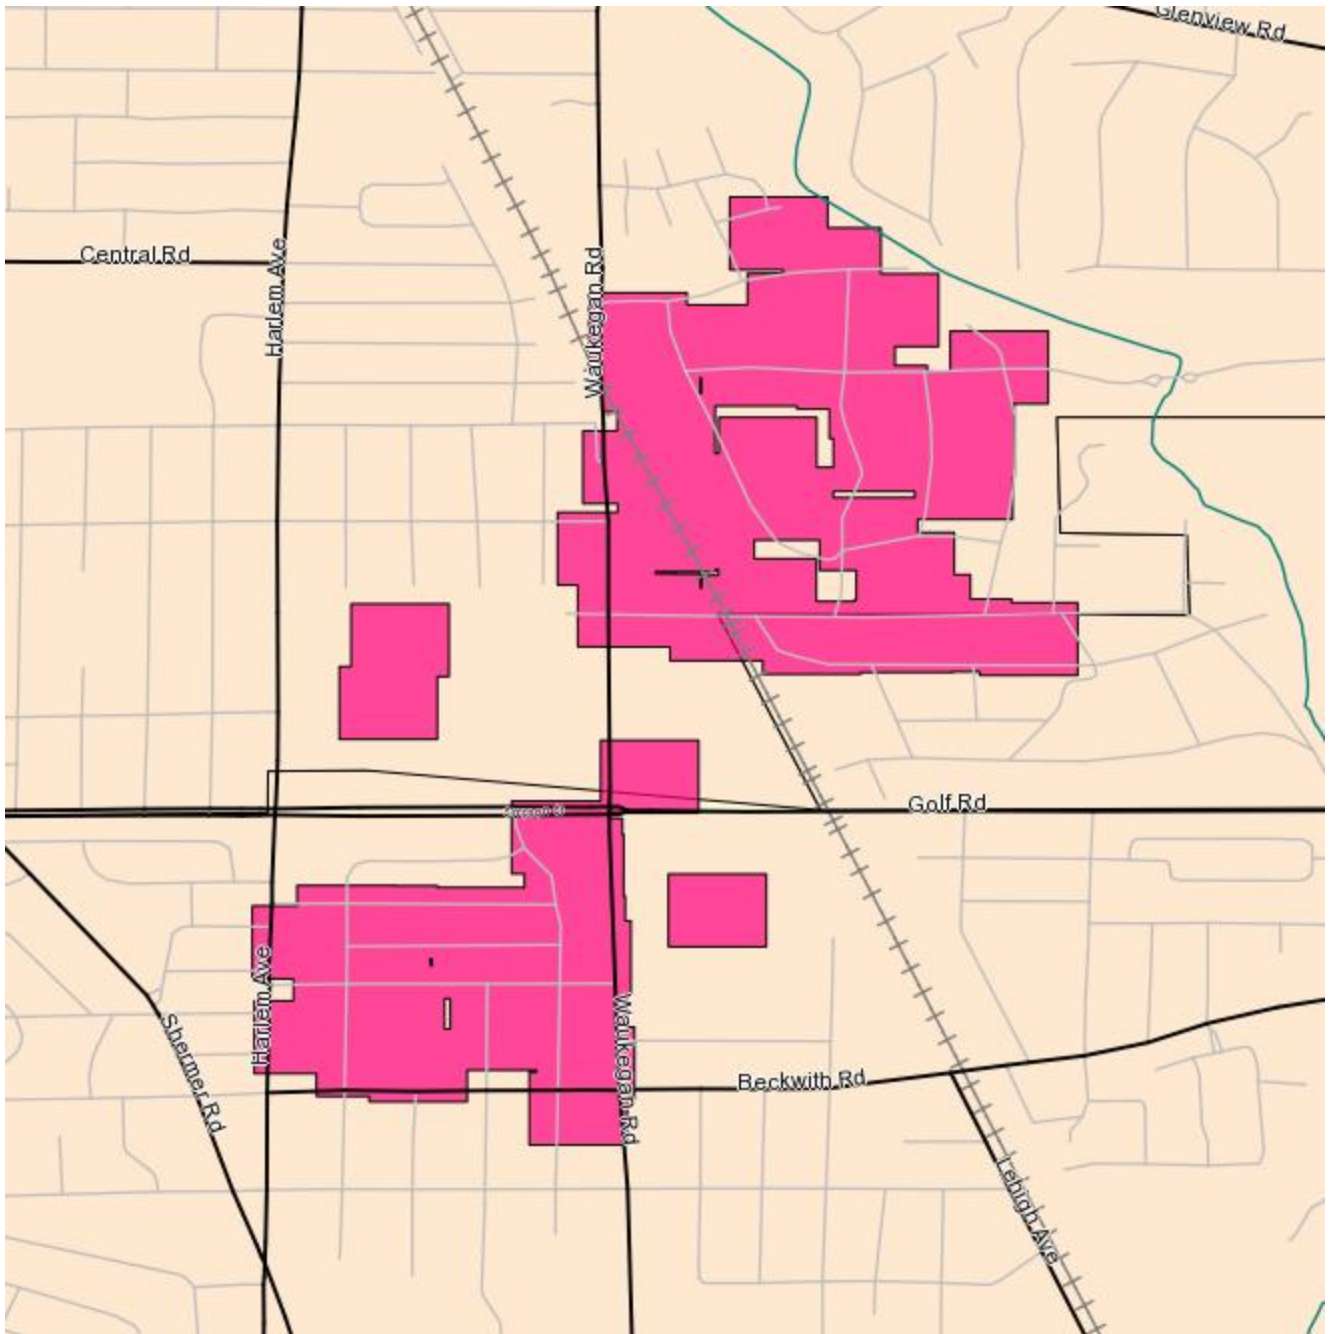

Vegetation Management – 2012

Geographic Boundary Map for Circuit C7225

(area shown in dark pink contains ComEd electric lines)

Source: ComEd eOutage. The data is not real-time and is subject to change.