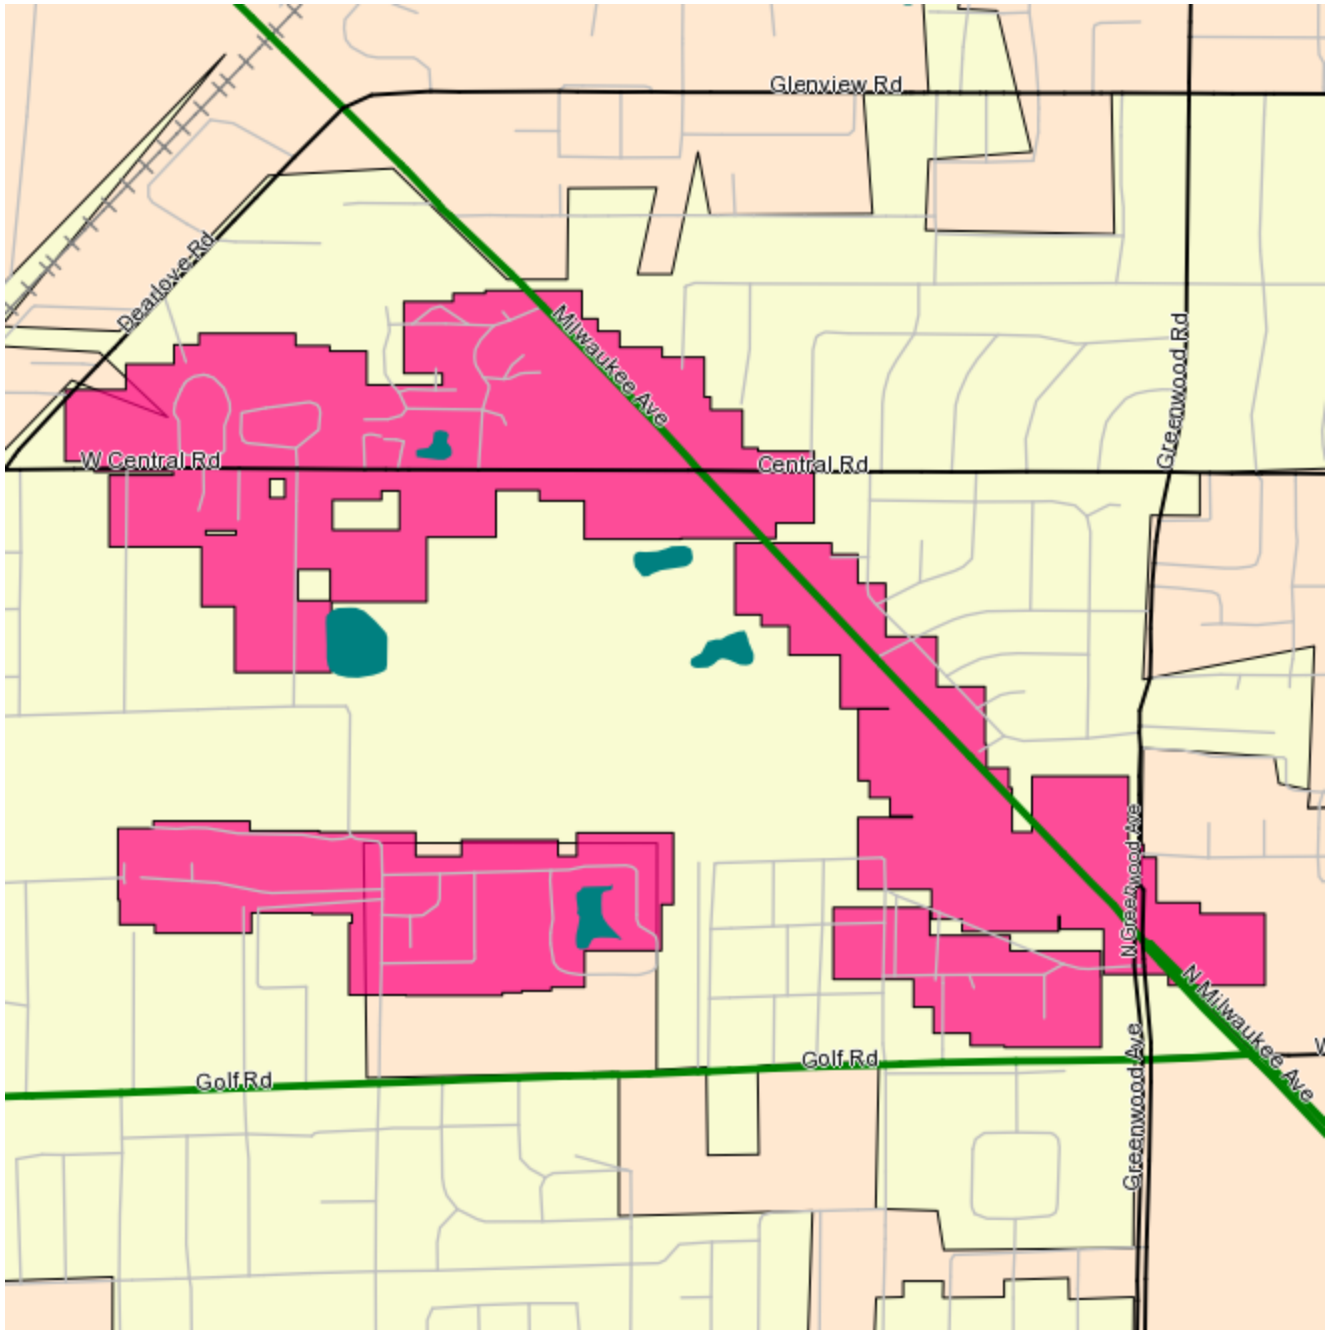

Vegetation Management – 2012

Geographic Boundary Map for Circuit C729

(area shown in dark pink contains ComEd electric lines)

Source: ComEd eOutage. The data is not real-time and is subject to change.