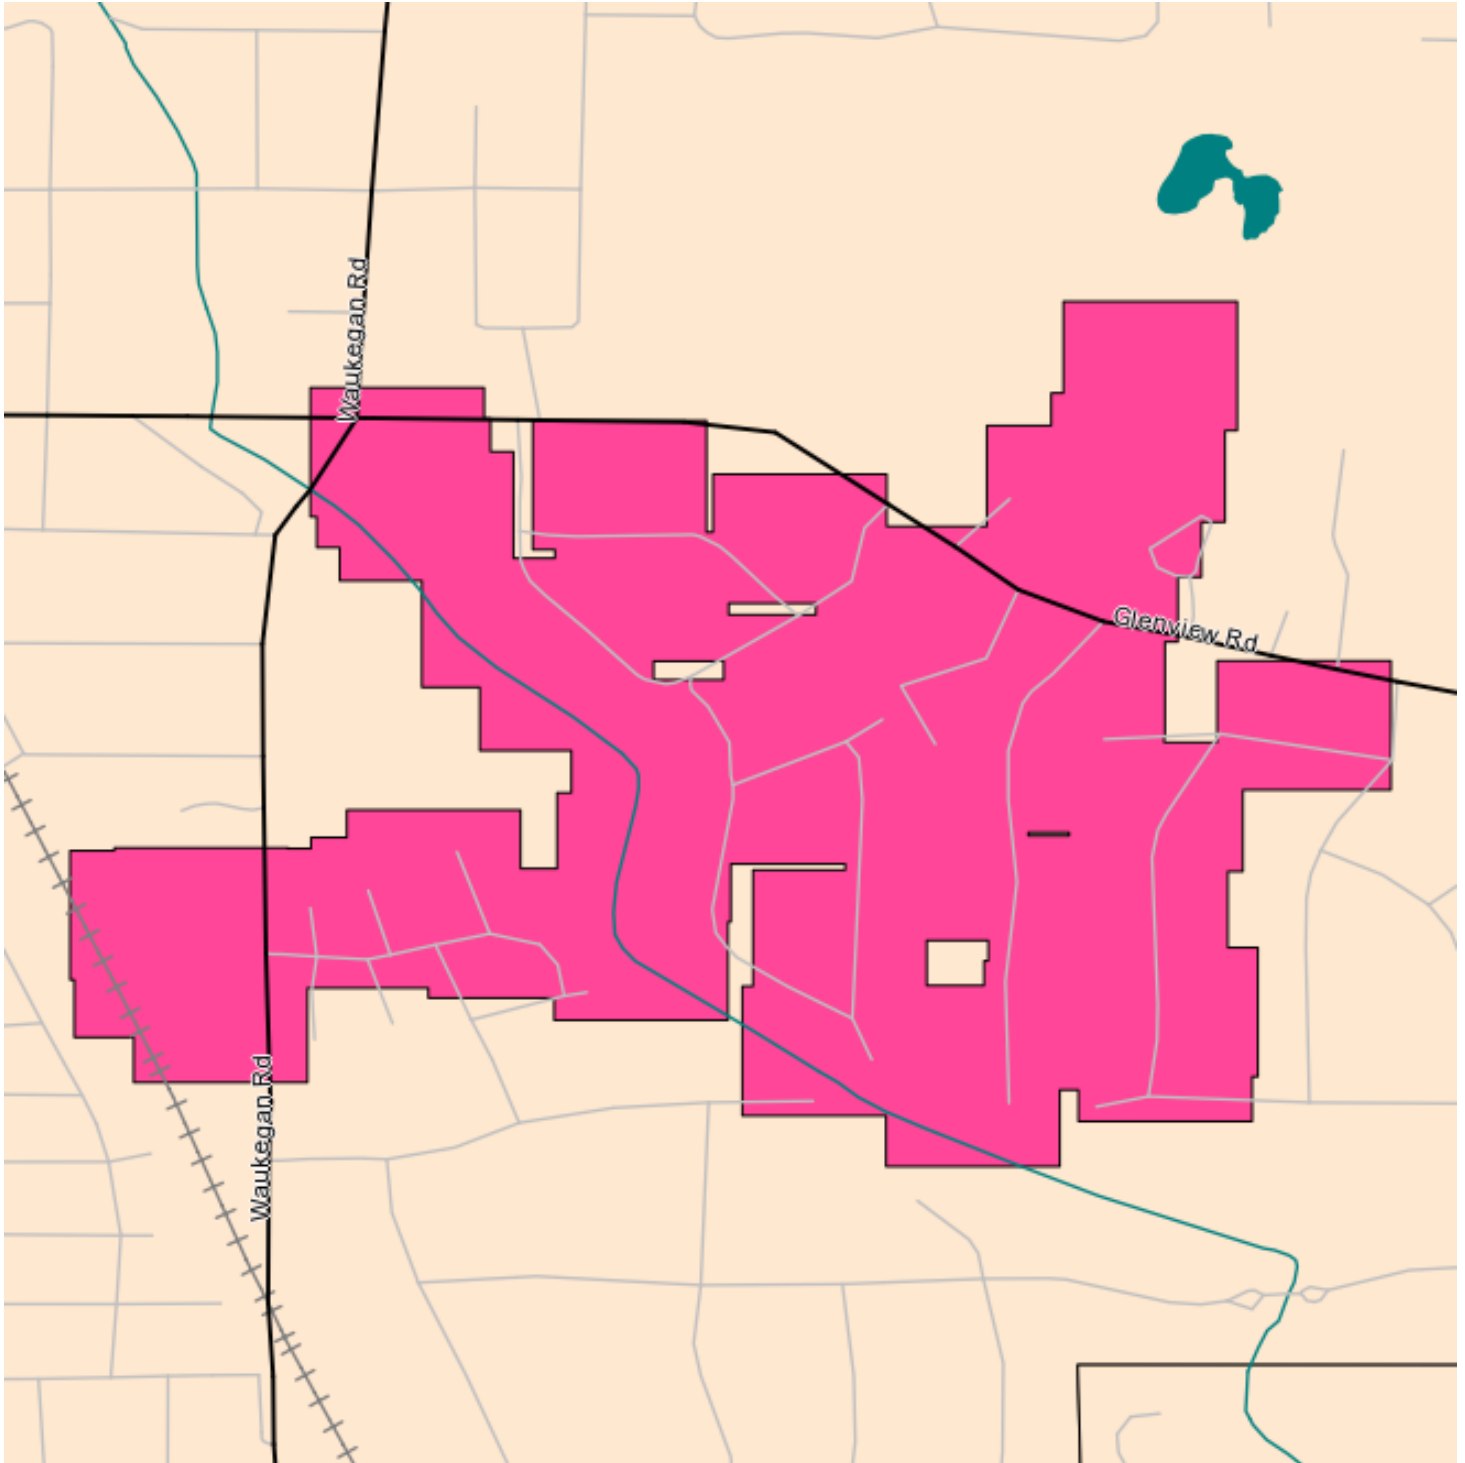

Vegetation Management – 2012 Geographic Boundary Map for Circuit C958

(area shown in dark pink contains ComEd electric lines)

Source: ComEd eOutage. The data is not real-time and is subject to change.