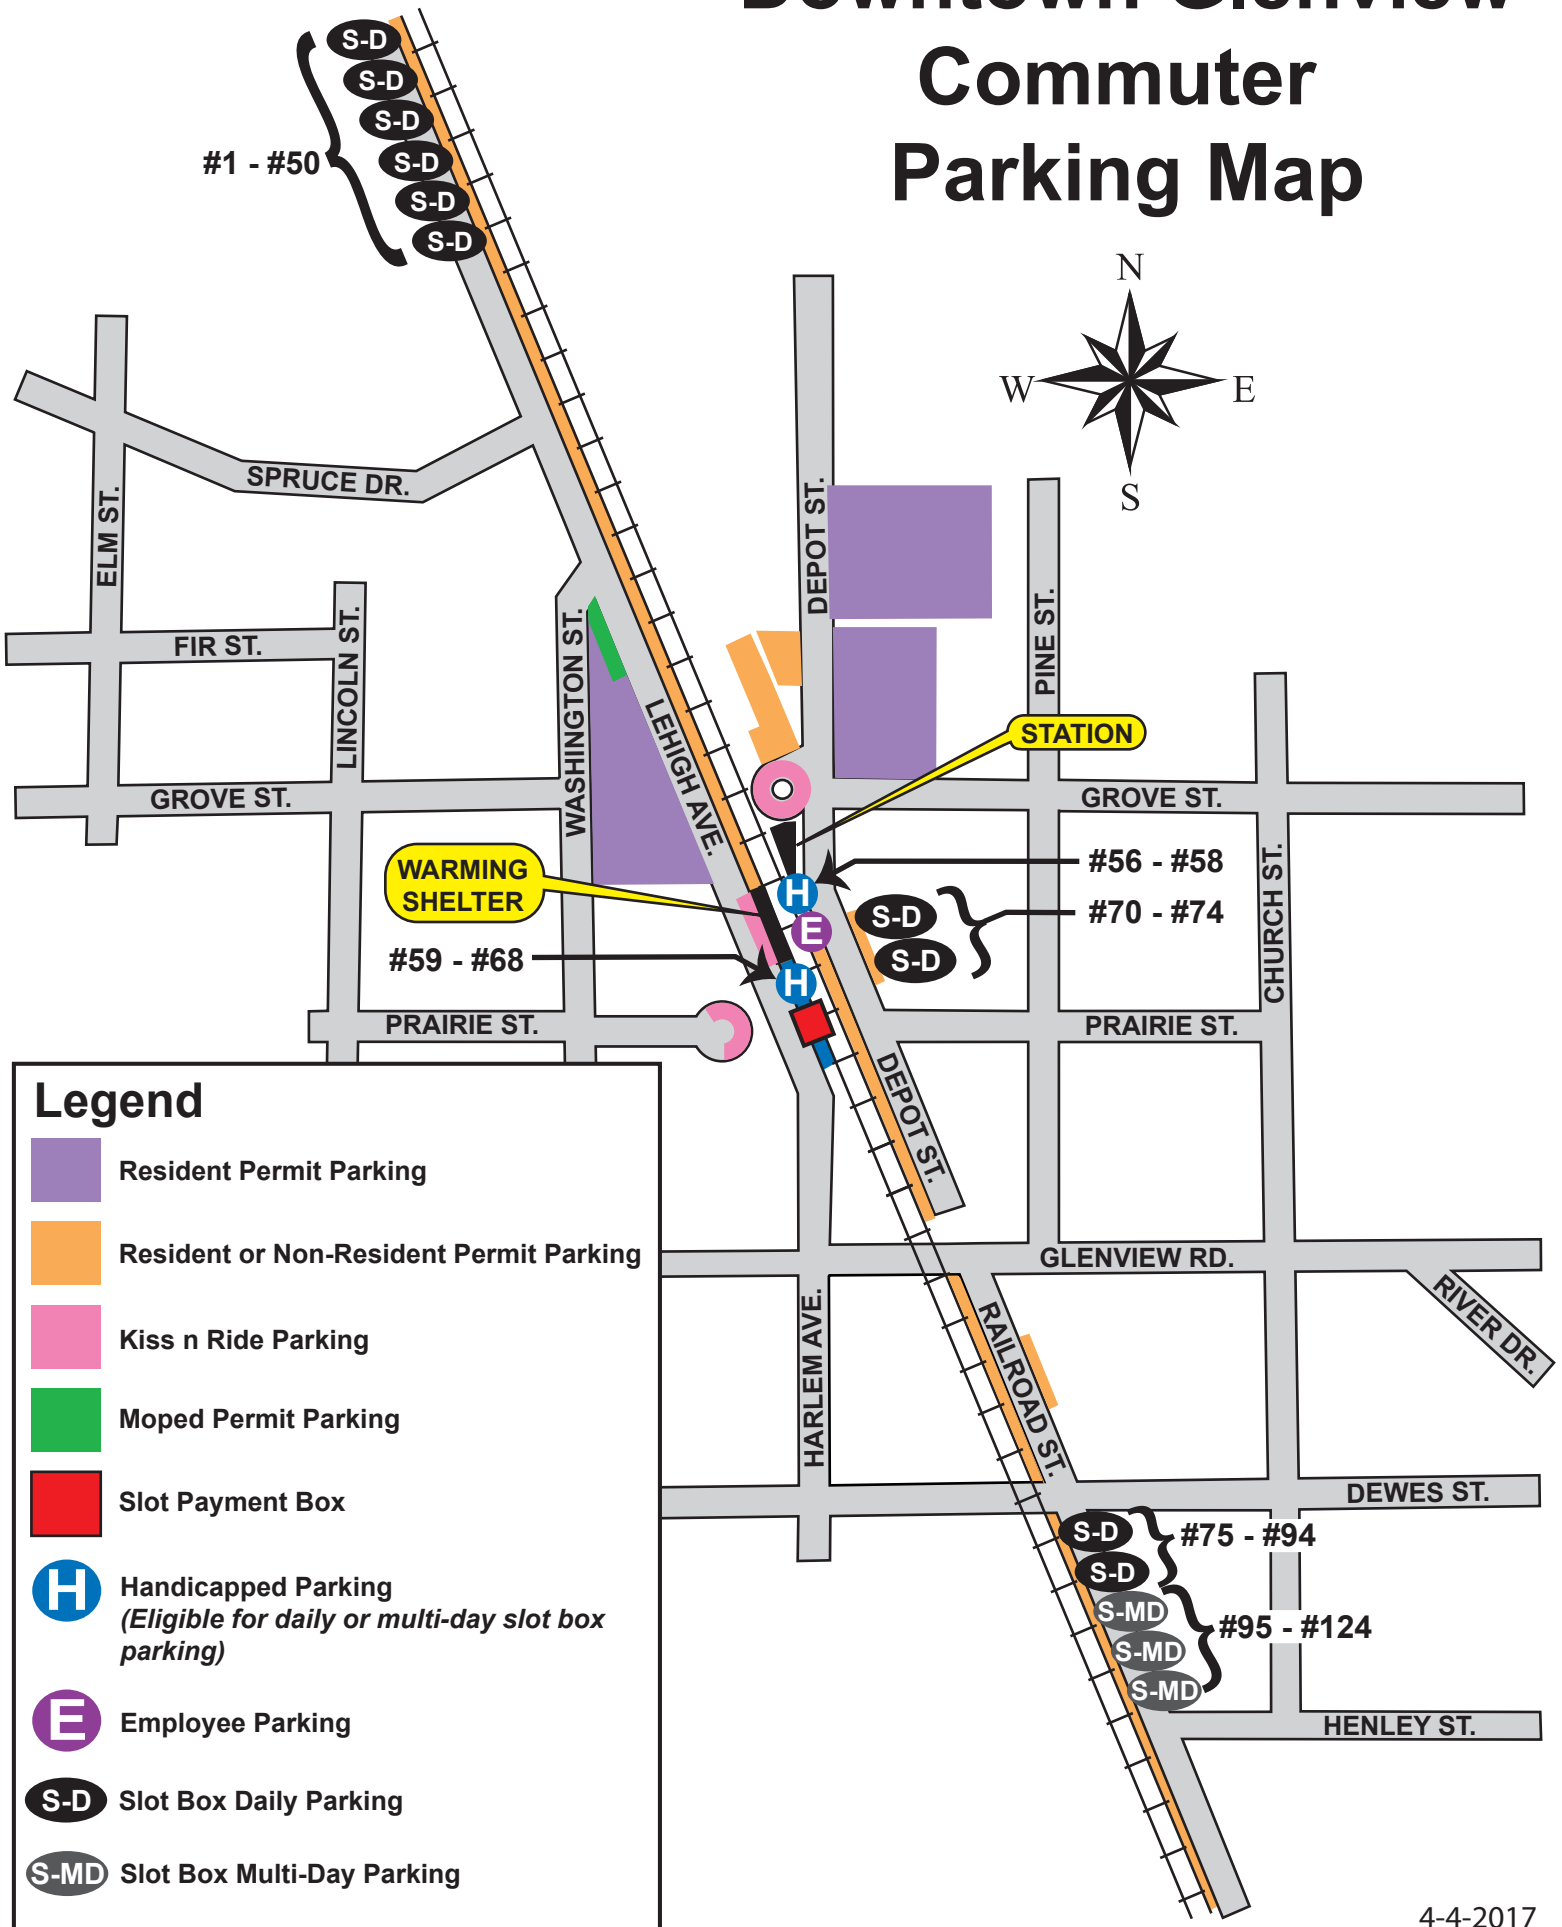

Downtown Glenview Commuter Parking Map

Legend

- Resident Permit Parking
- Resident or Non-Resident Permit Parking
- Kiss n Ride Parking
- Moped Permit Parking
- Slot Payment Box
- H Handicapped Parking
(Eligible for daily or multi-day slot box parking)
- E Employee Parking
- S-D Slot Box Daily Parking
- S-MD Slot Box Multi-Day Parking