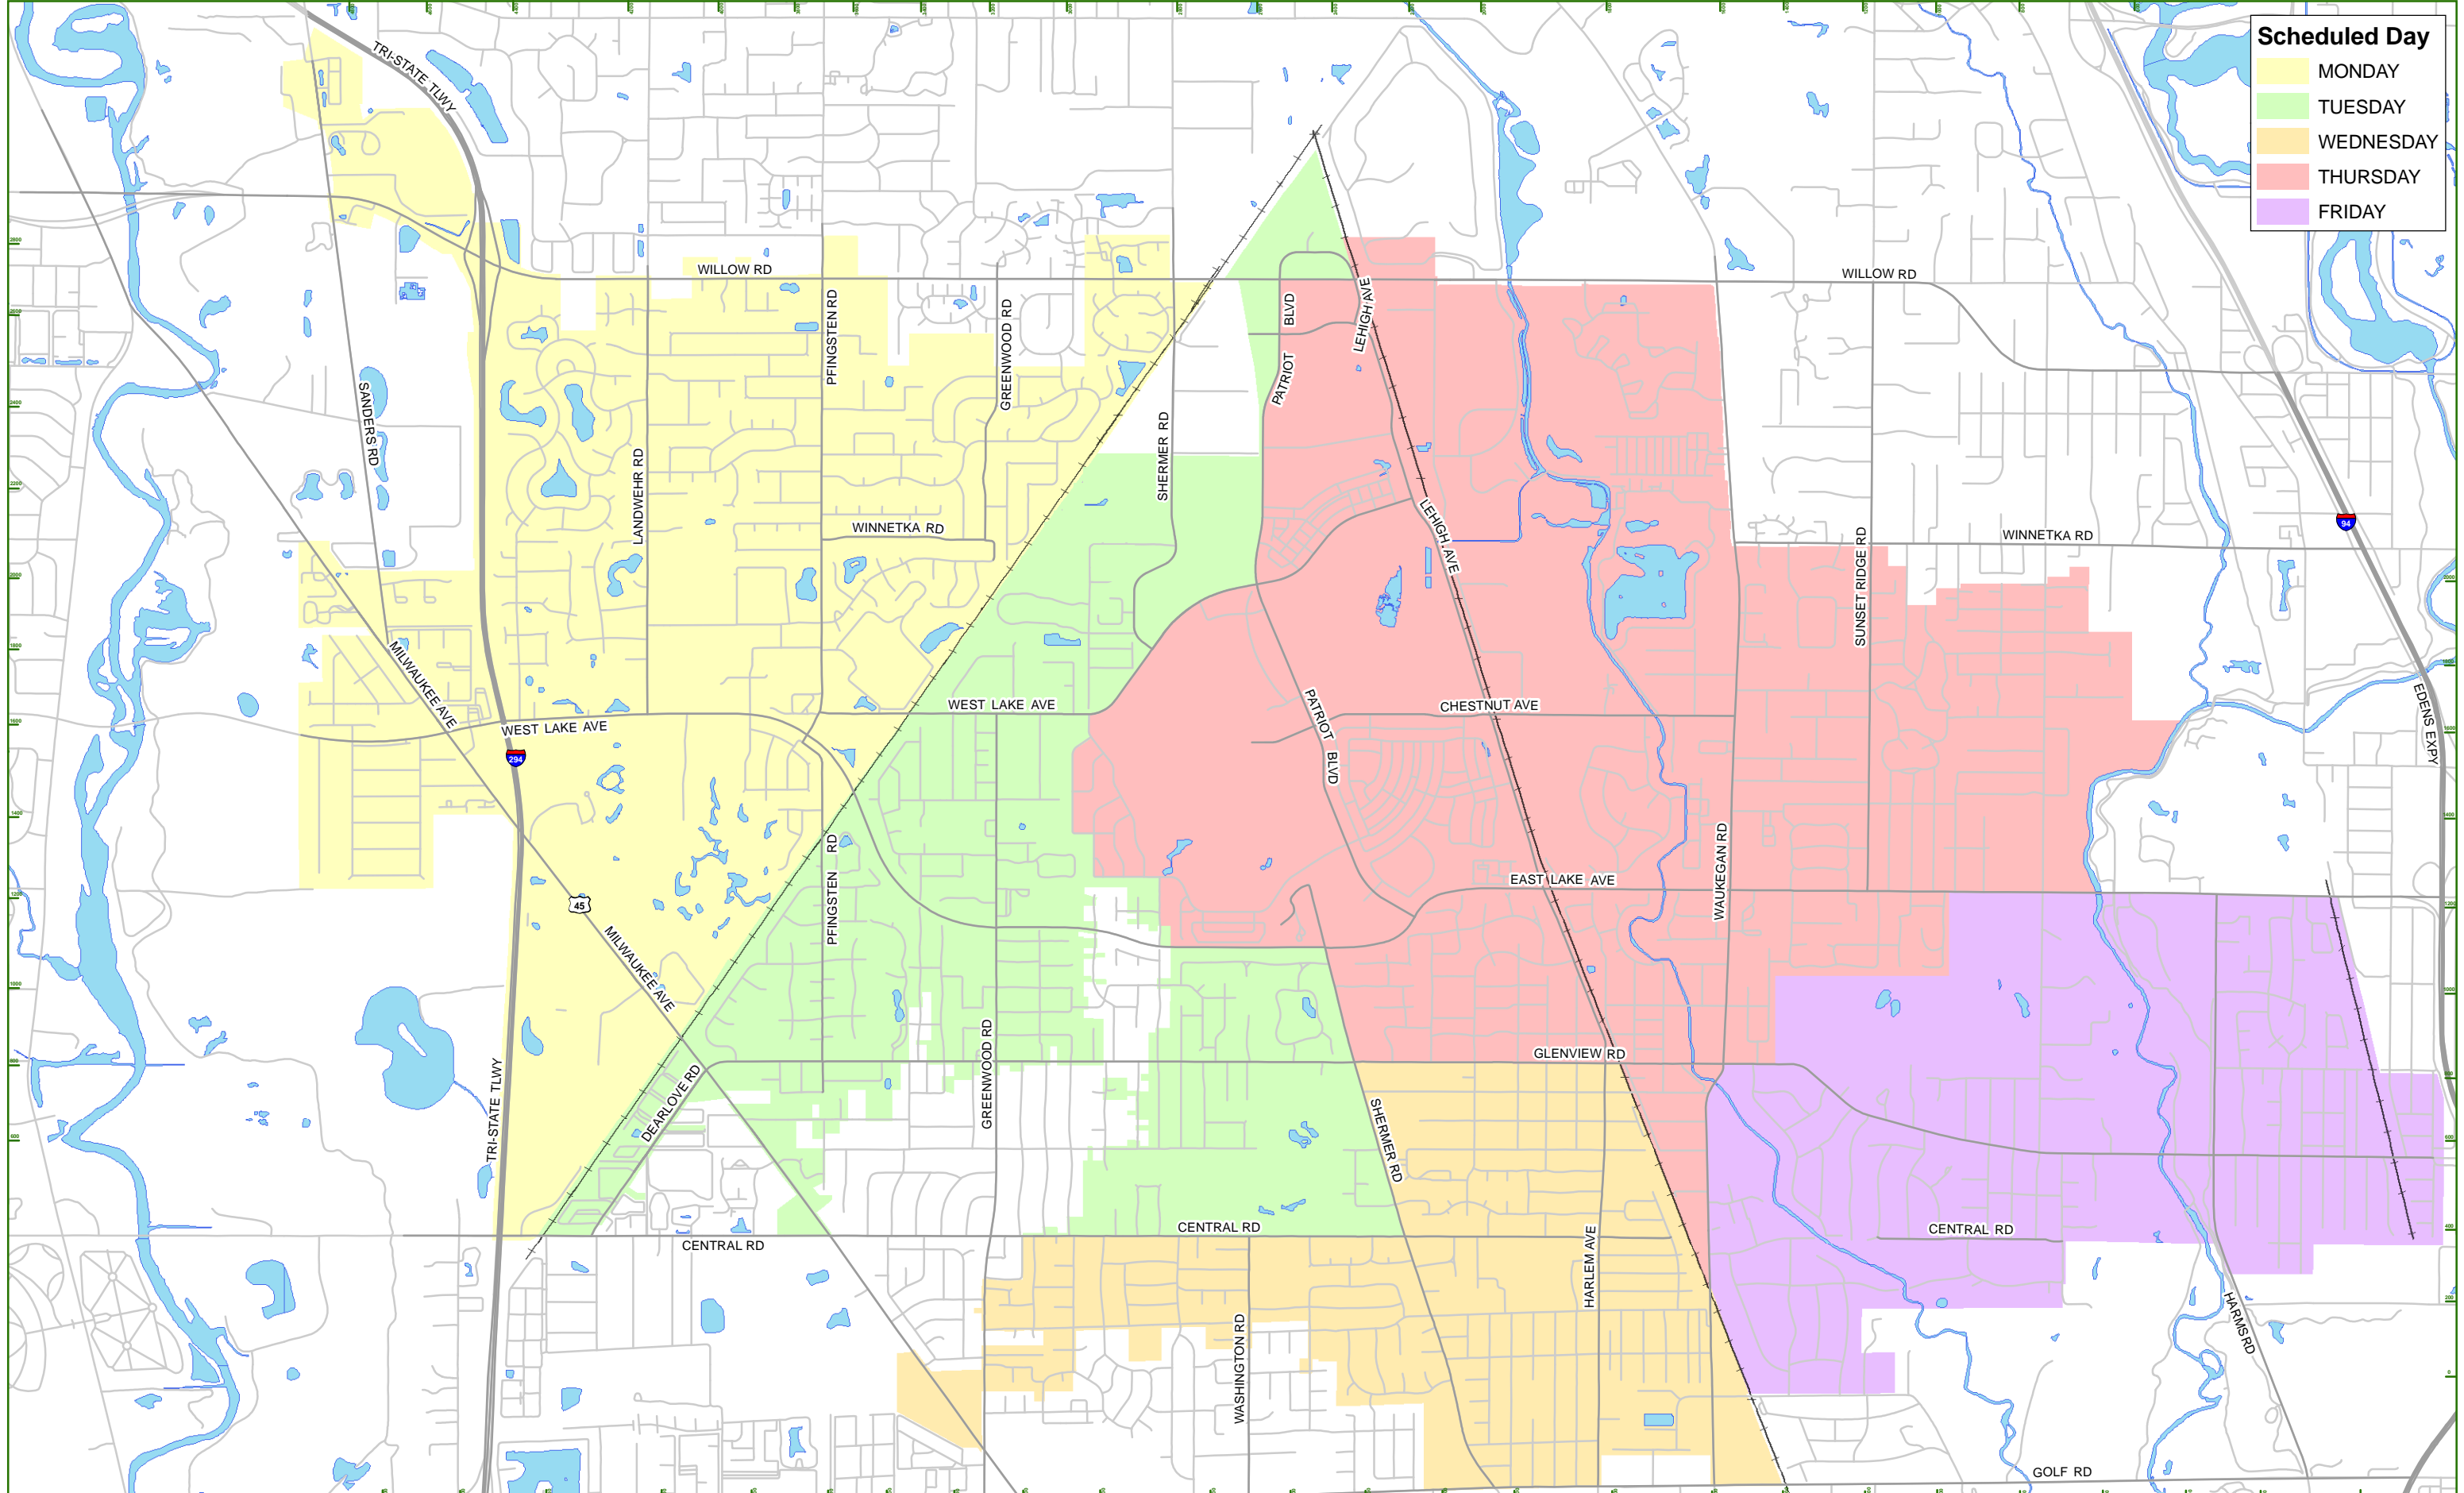

Scheduled Day

- MONDAY
- TUESDAY
- WEDNESDAY
- THURSDAY
- FRIDAY

Garbage Pickup Schedule