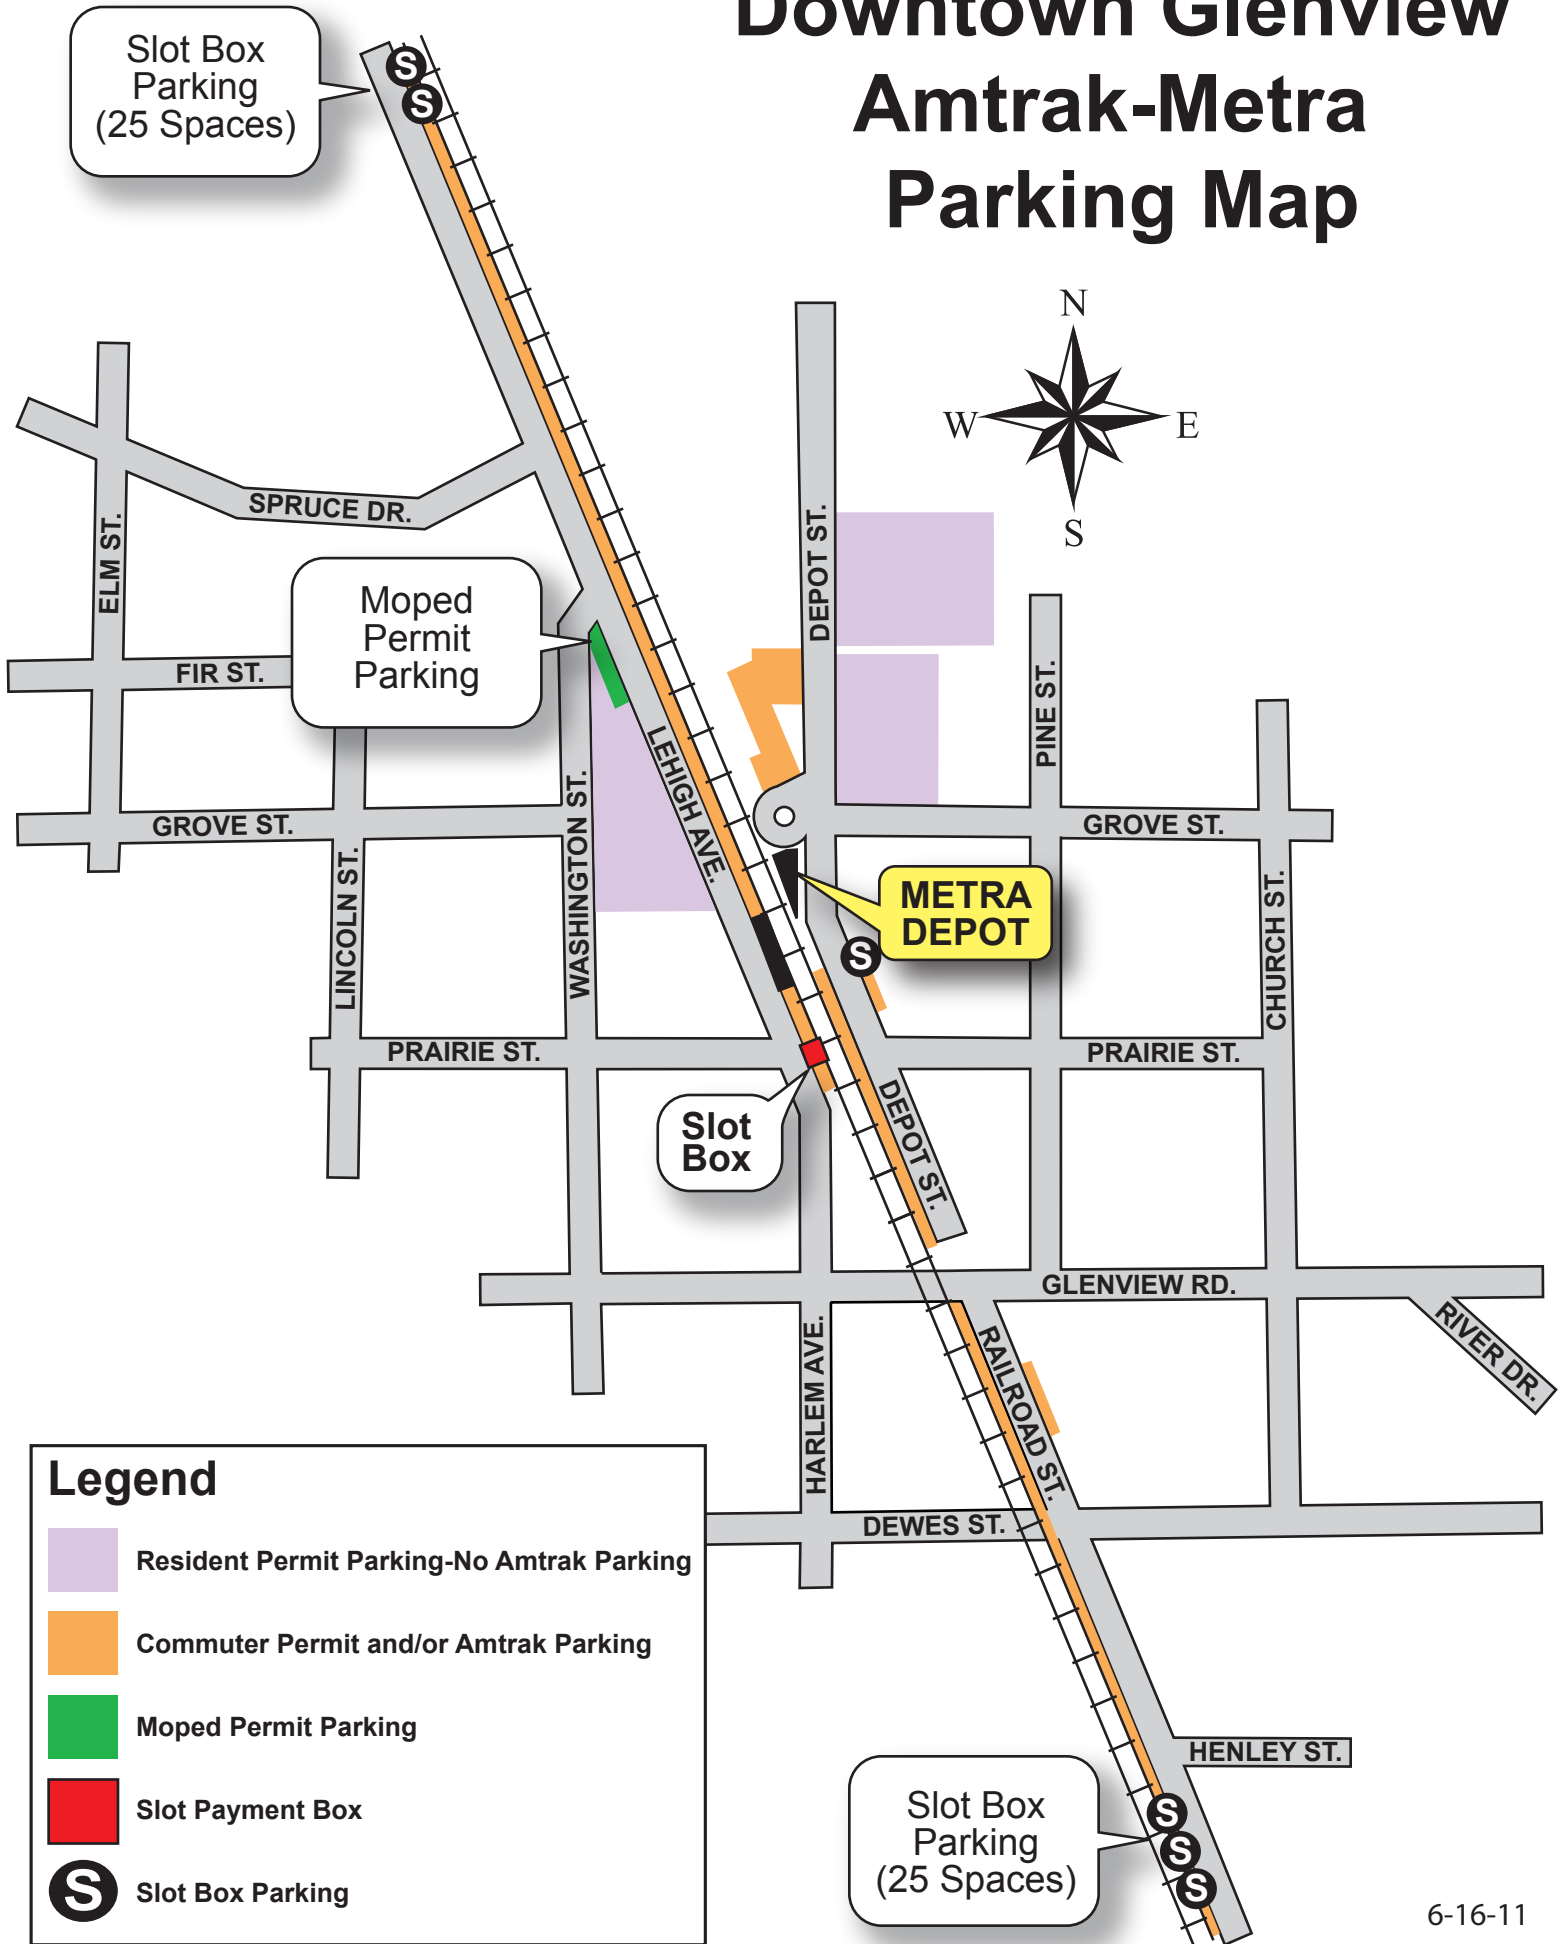

Downtown Glenview Amtrak-Metra Parking Map

Legend

- Resident Permit Parking-No Amtrak Parking
- Commuter Permit and/or Amtrak Parking
- Moped Permit Parking
- Slot Payment Box
- S Slot Box Parking