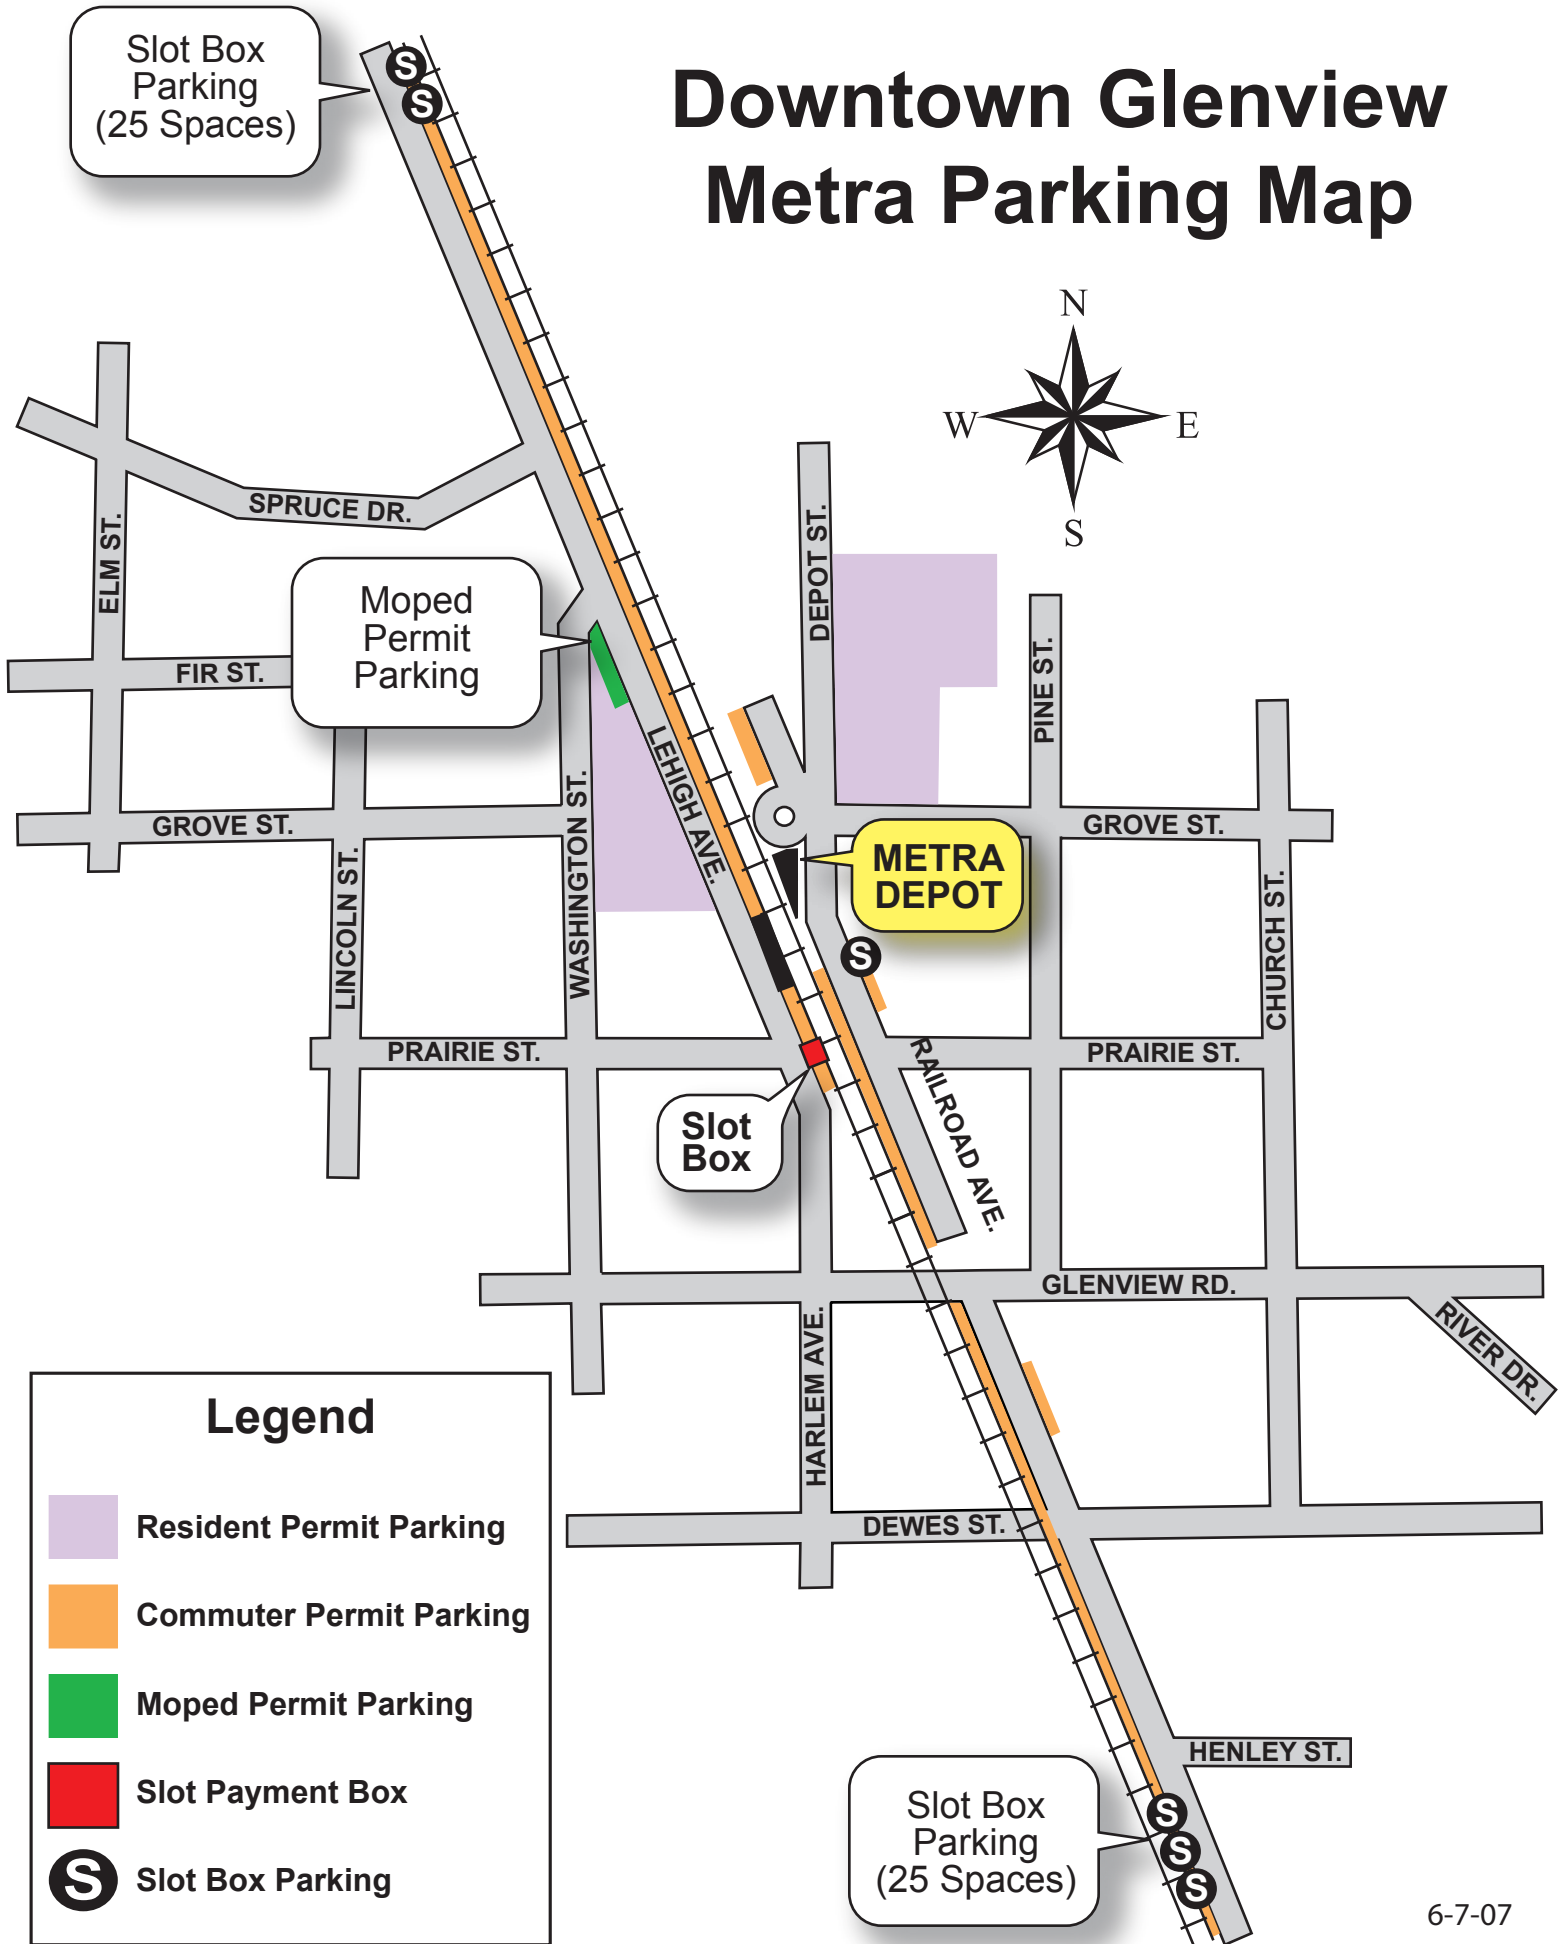

Downtown Glenview Metra Parking Map

Legend

- Resident Permit Parking
- Commuter Permit Parking
- Moped Permit Parking
- Slot Payment Box
- S Slot Box Parking