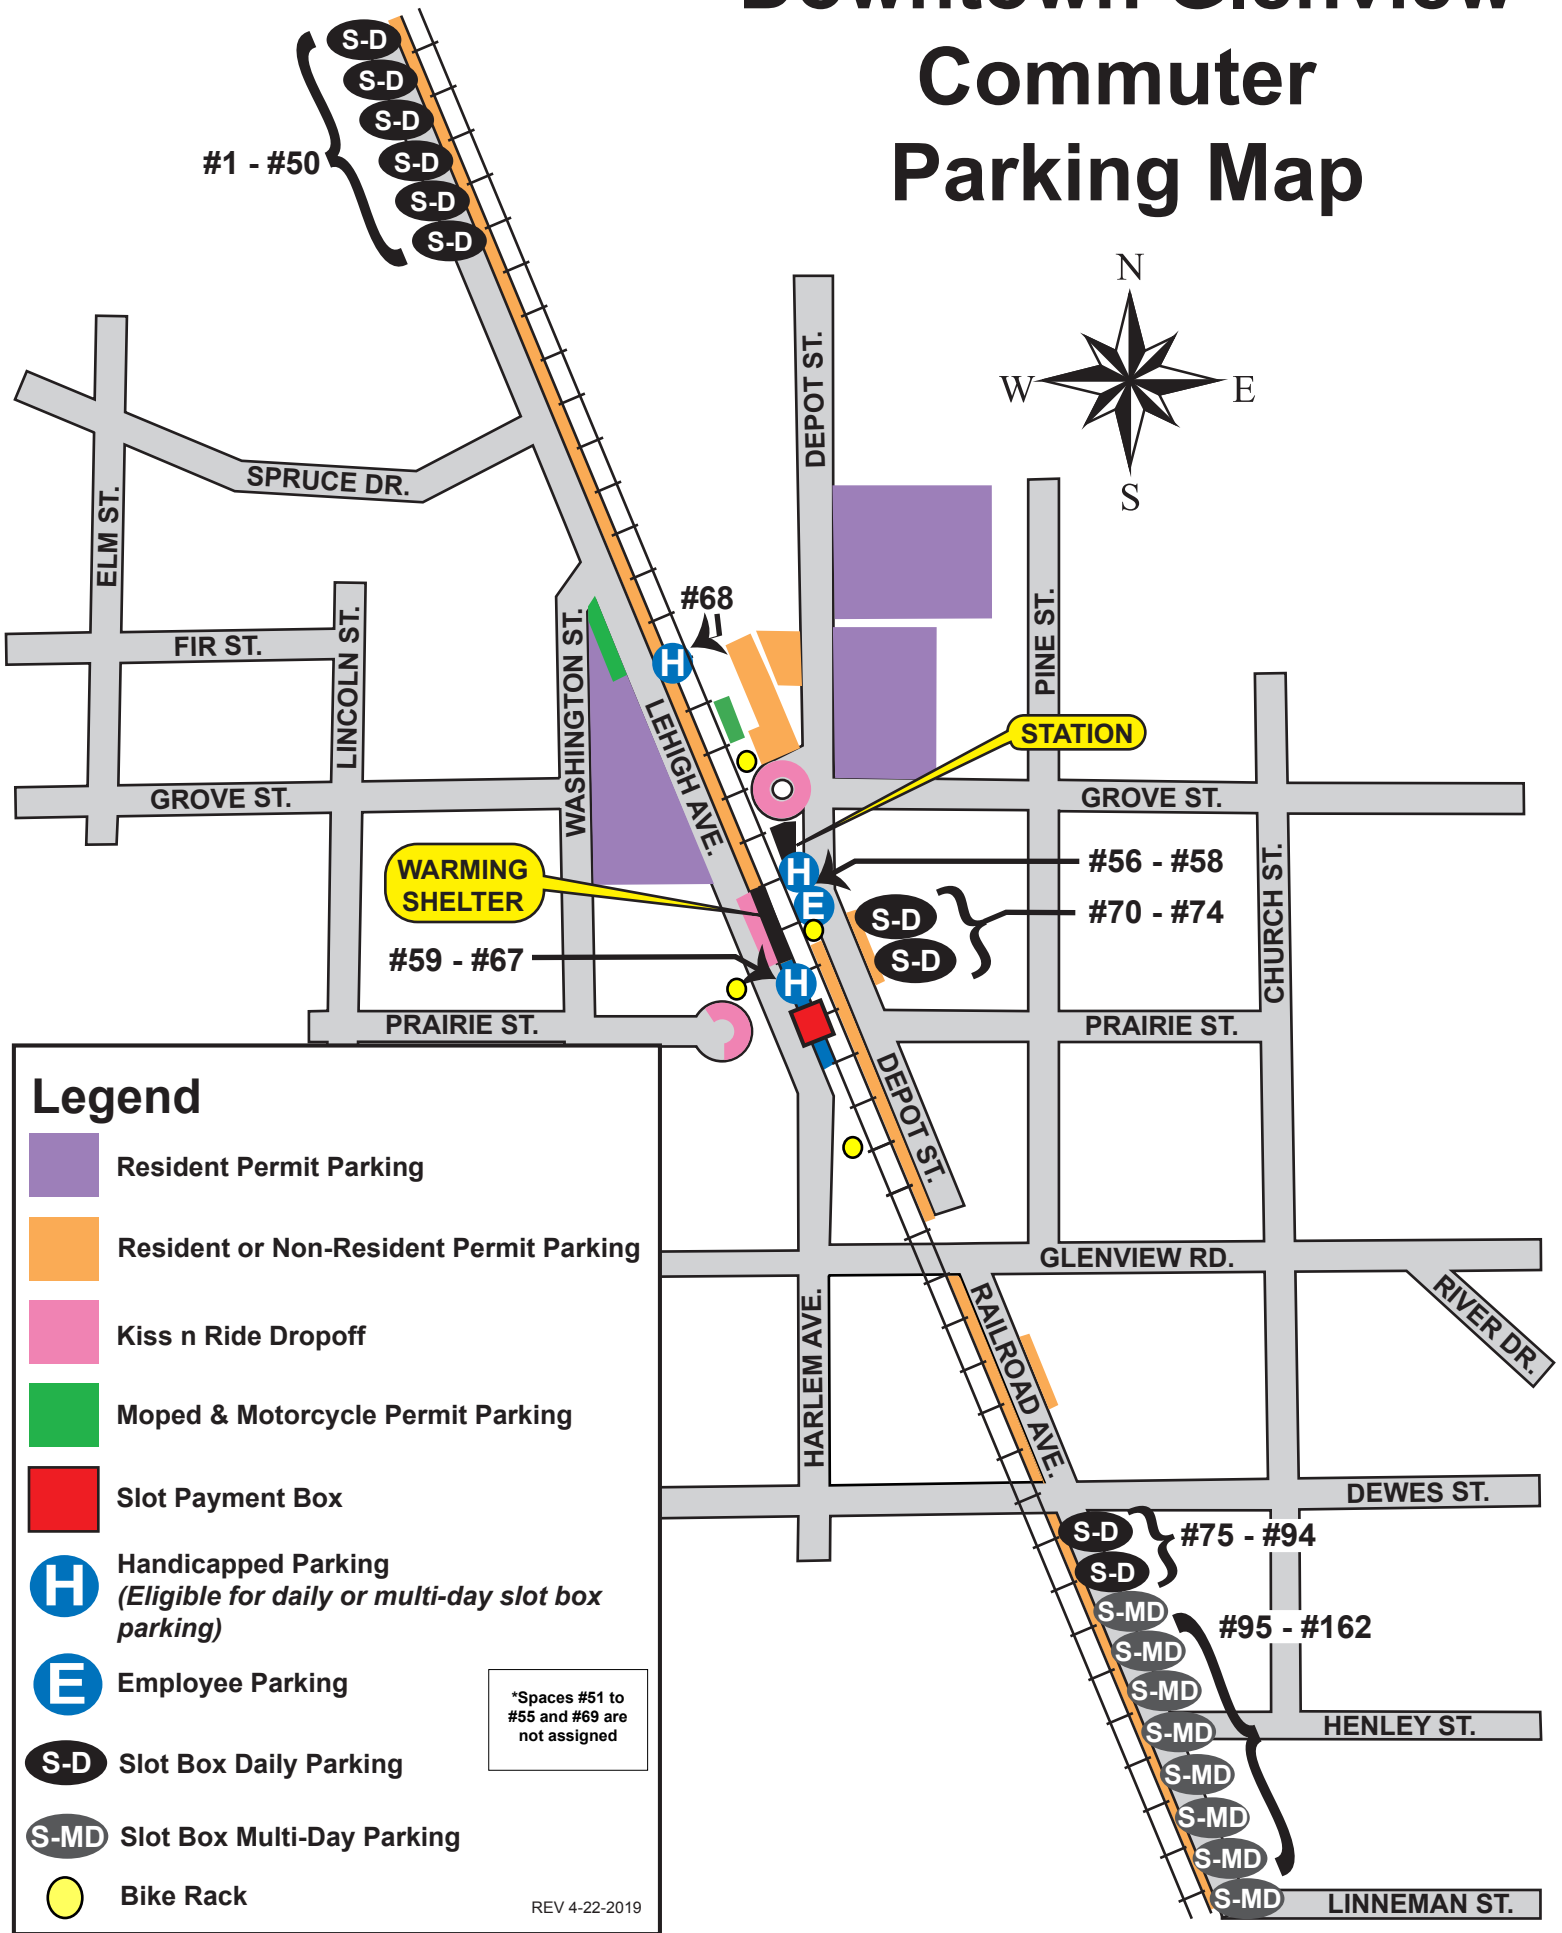

Downtown Glenview Commuter Parking Map

Legend

- Resident Permit Parking
- Resident or Non-Resident Permit Parking
- Kiss n Ride Dropoff
- Moped & Motorcycle Permit Parking
- Slot Payment Box
- H Handicapped Parking
(Eligible for daily or multi-day slot box parking)
- E Employee Parking
- S-D Slot Box Daily Parking
- S-MD Slot Box Multi-Day Parking
- Bike Rack

*Spaces #51 to #55 and #69 are not assigned