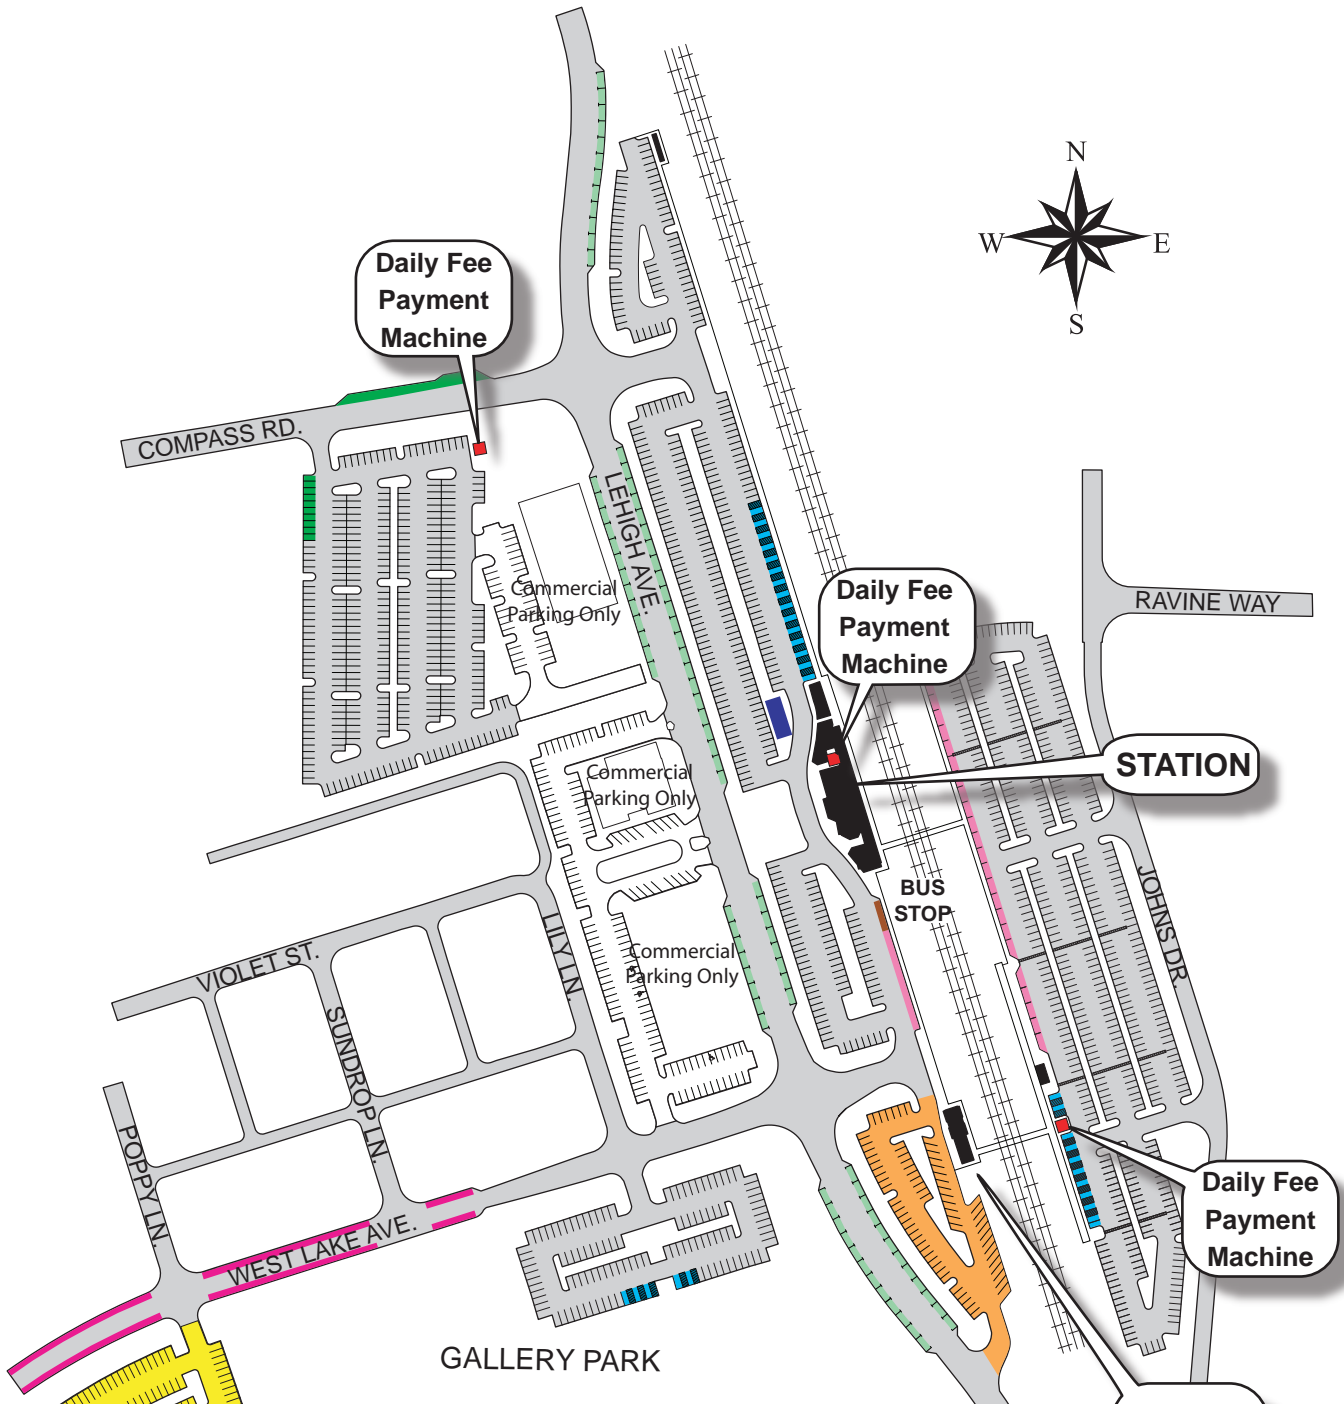

The Glen of North Glenview Parking Map

Commuter Parking	Public Parking
Permit Only	Kent Fuller Air Station Prairie/ Tyner Center Parking Only
Permit or Daily Fee	Two Hour Public Parking (Mon-Fri 8:00 AM to 8:00 PM)
Handicapped Parking	Gallery Park Public Parking
Kiss n Ride Parking	Public Parking (No Parking Mon-Fri 8:00 AM to 10:00 AM)
Moped Parking	
Pace Bus Stop Route #623	
Free 4 pm to 5 am Mon-Fri, weekends, and designated holidays	Free at all times; according to posted hours