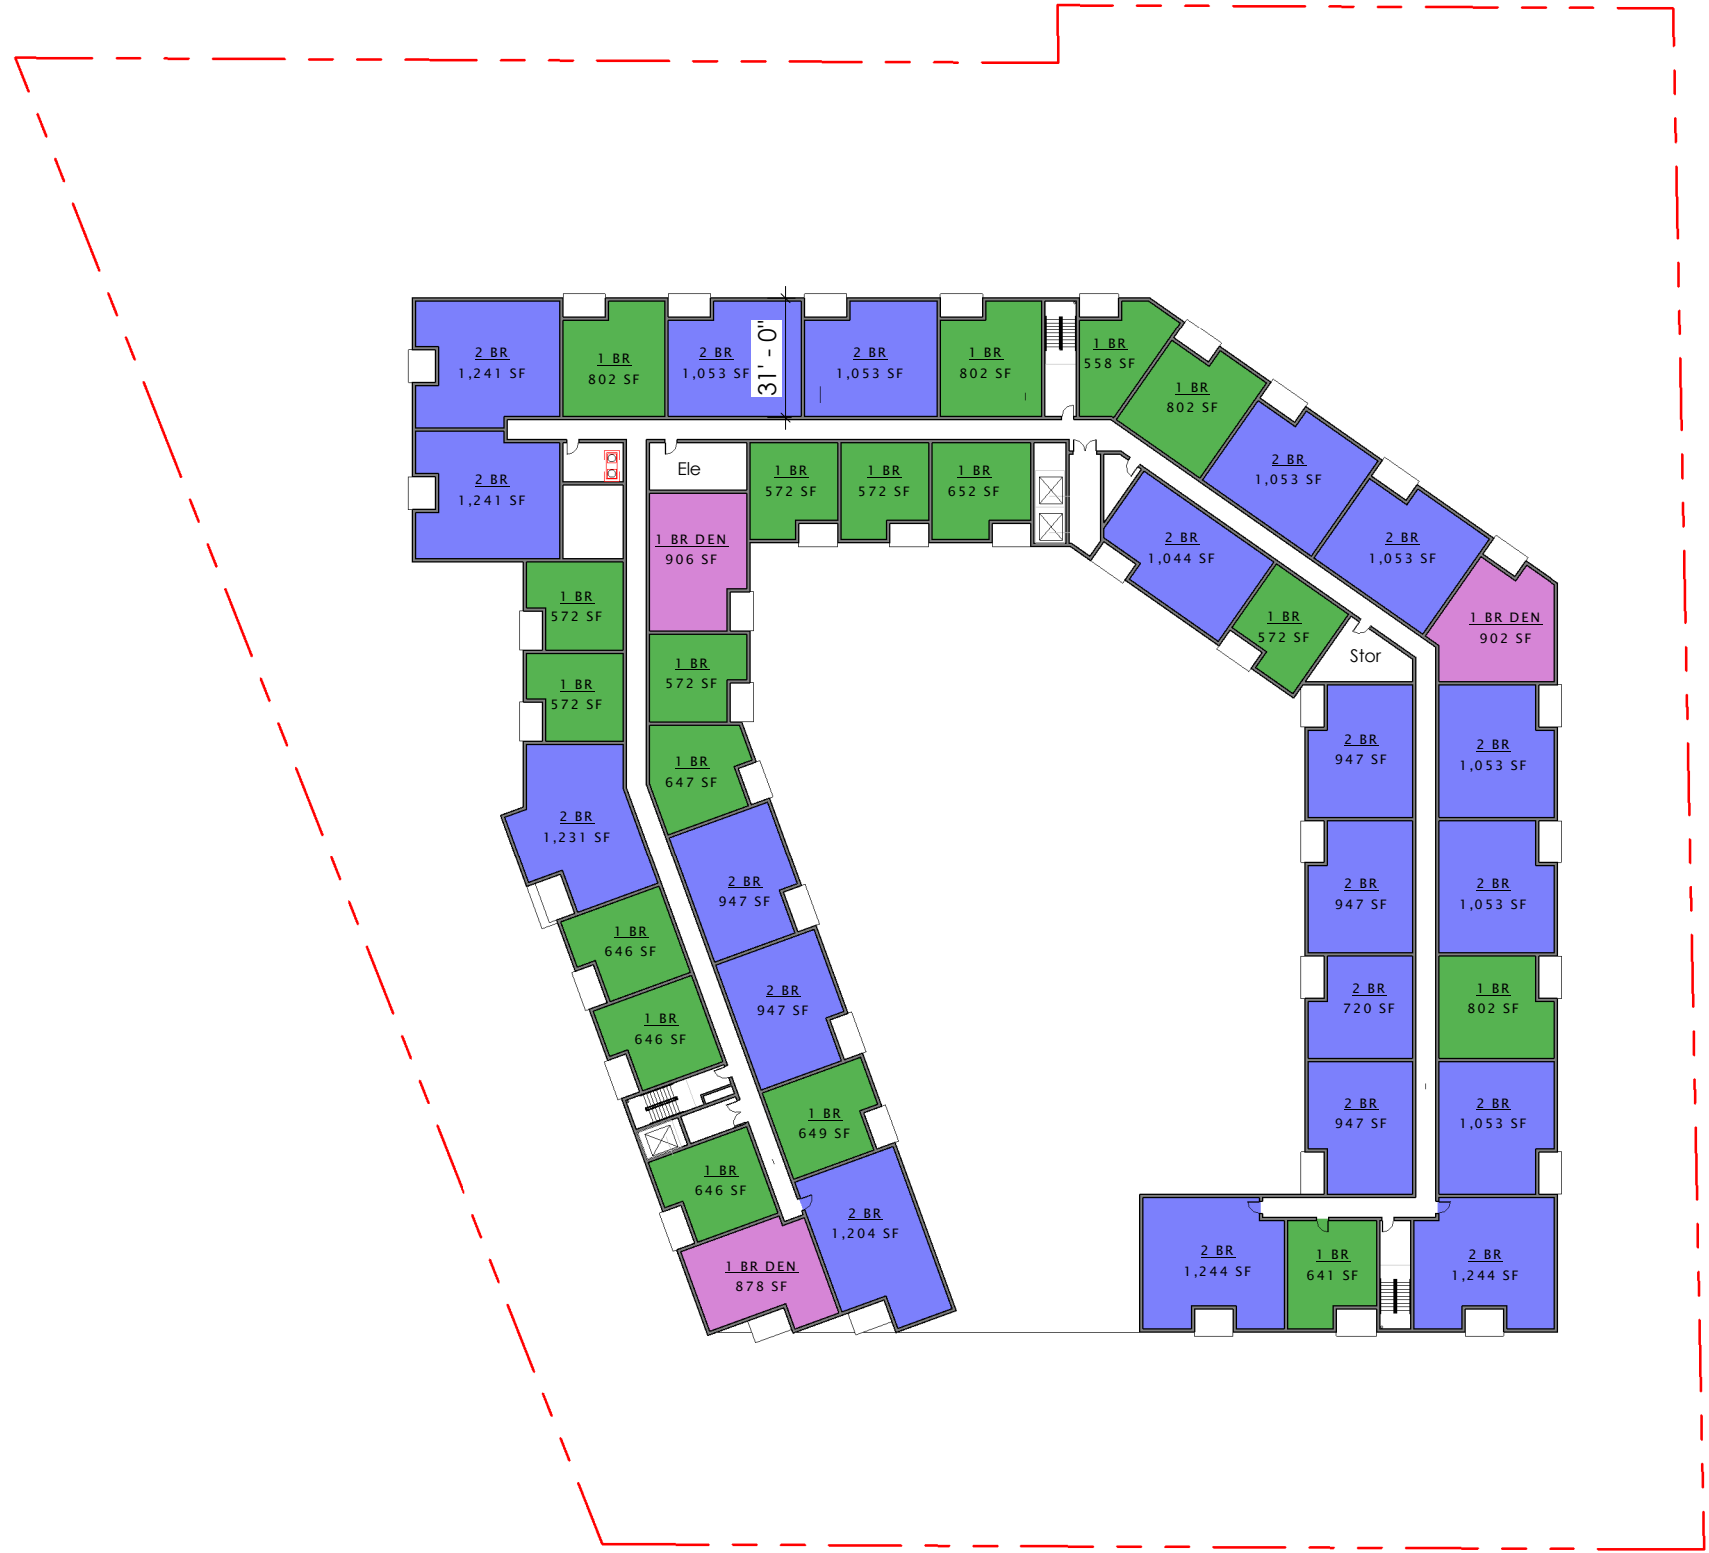

8/03/2017

SCALE: 1" = 50'
 0' 10' 25' 50'

8/03/2017

Glenview Active Adult Apartments
Glenview, IL

SCALE: 1" = 50'
0' 10' 25' 50'

FIRST FLOOR PLAN

8/03/2017

SCALE: 1" = 50'
 0' 10' 25' 50'