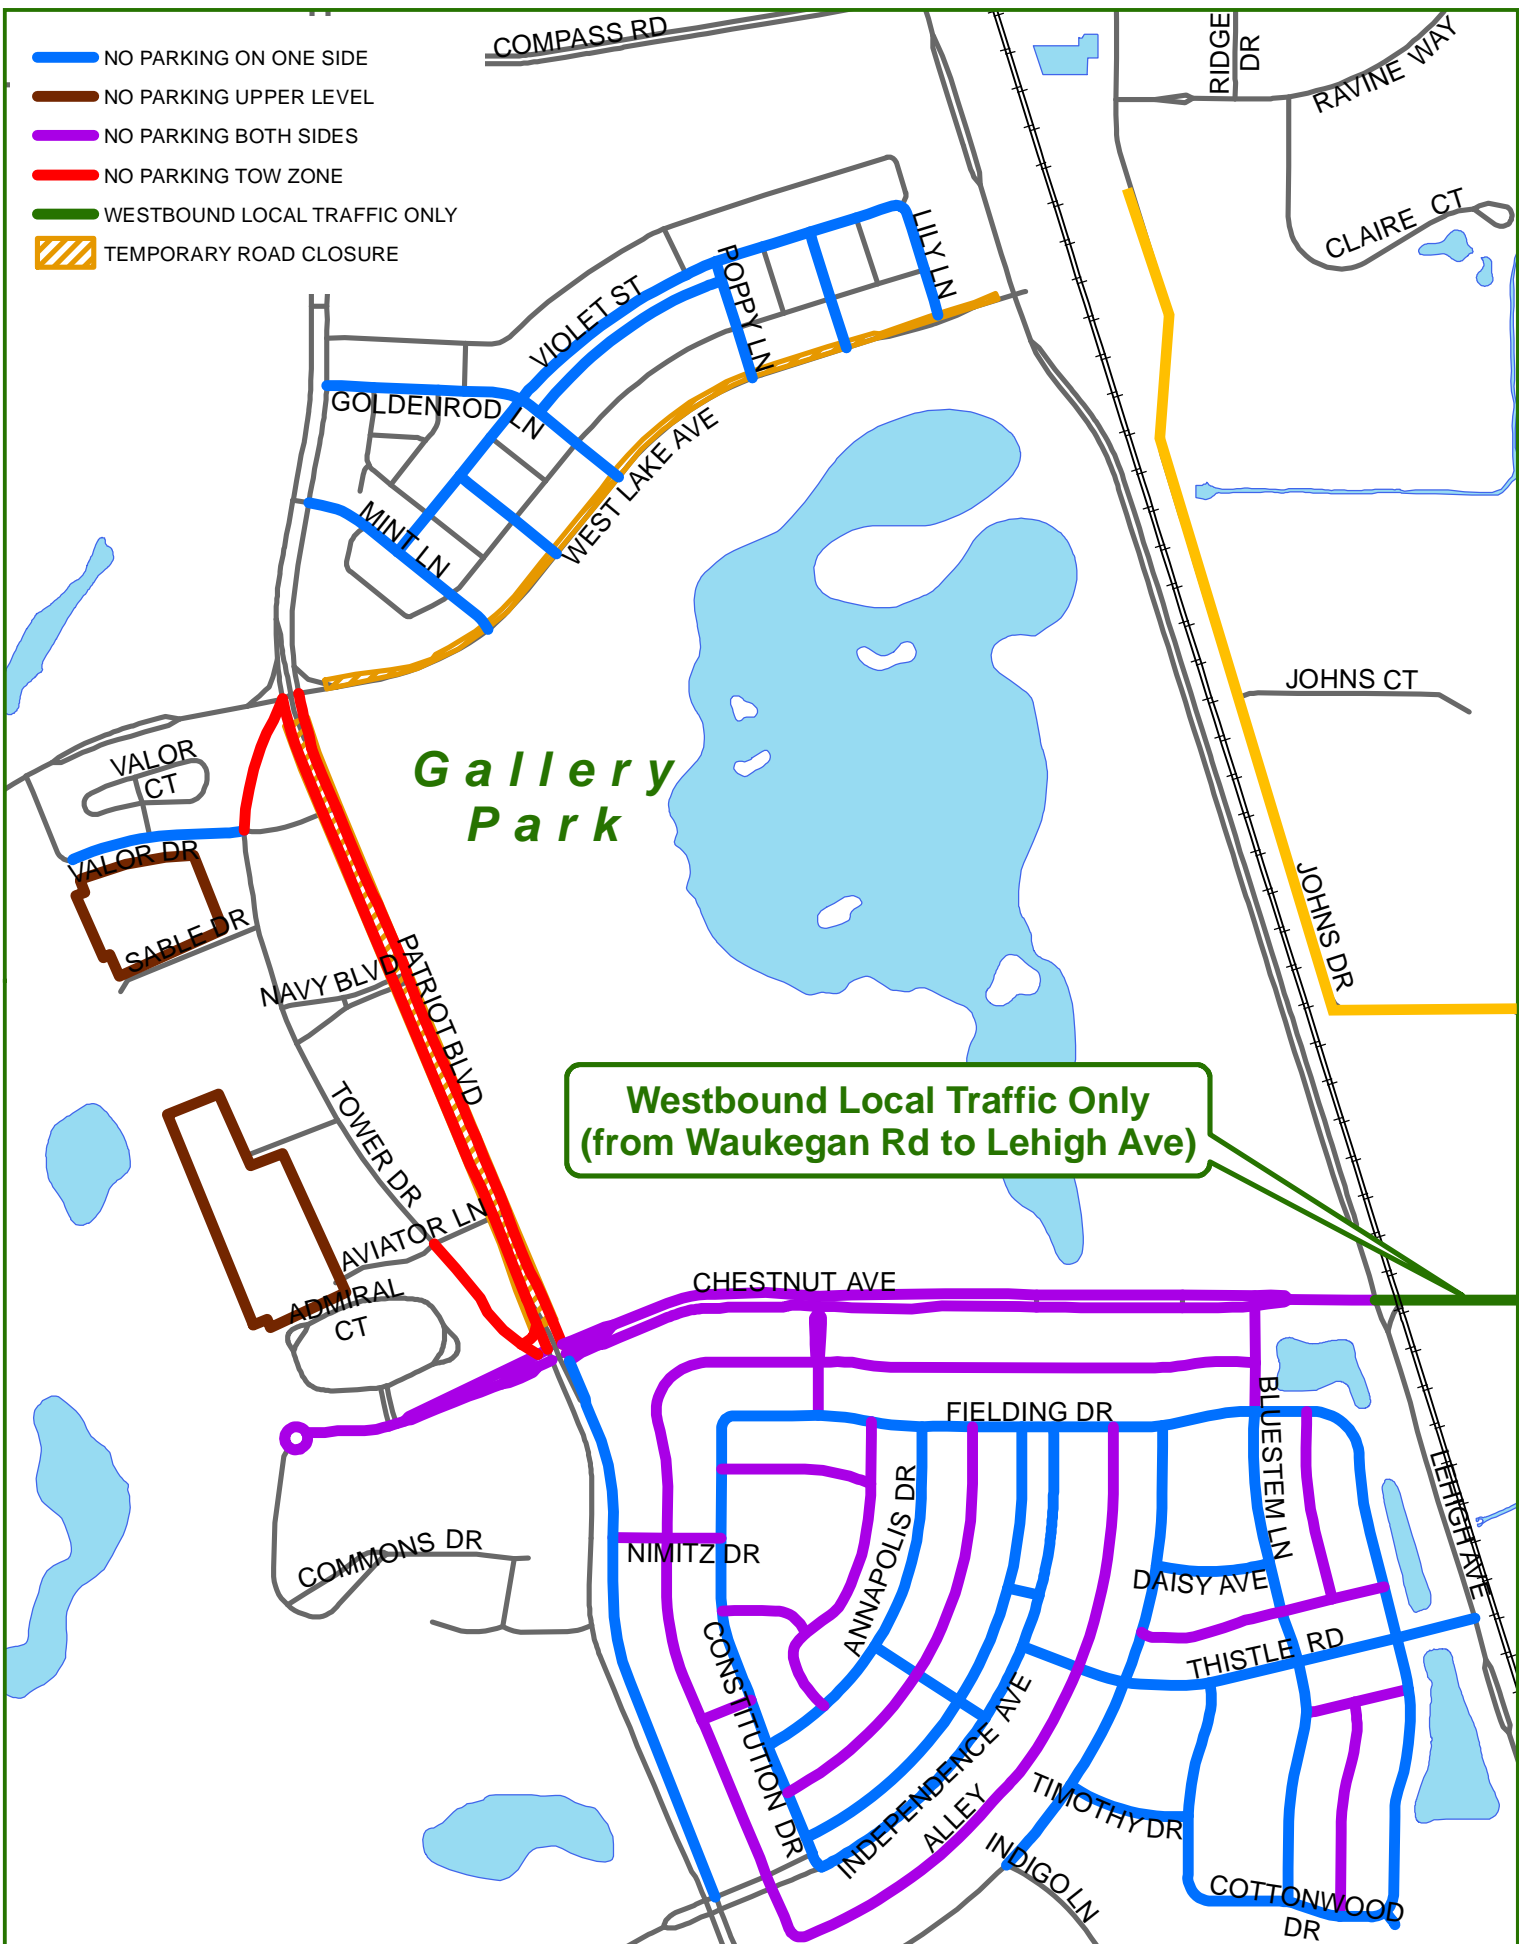

- NO PARKING ON ONE SIDE
- NO PARKING UPPER LEVEL
- NO PARKING BOTH SIDES
- NO PARKING TOW ZONE
- WESTBOUND LOCAL TRAFFIC ONLY
- TEMPORARY ROAD CLOSURE

**Westbound Local Traffic Only
(from Waukegan Rd to Lehigh Ave)**

The Village of **Glenview**

Twilight Show Operational Map

5/5/2017