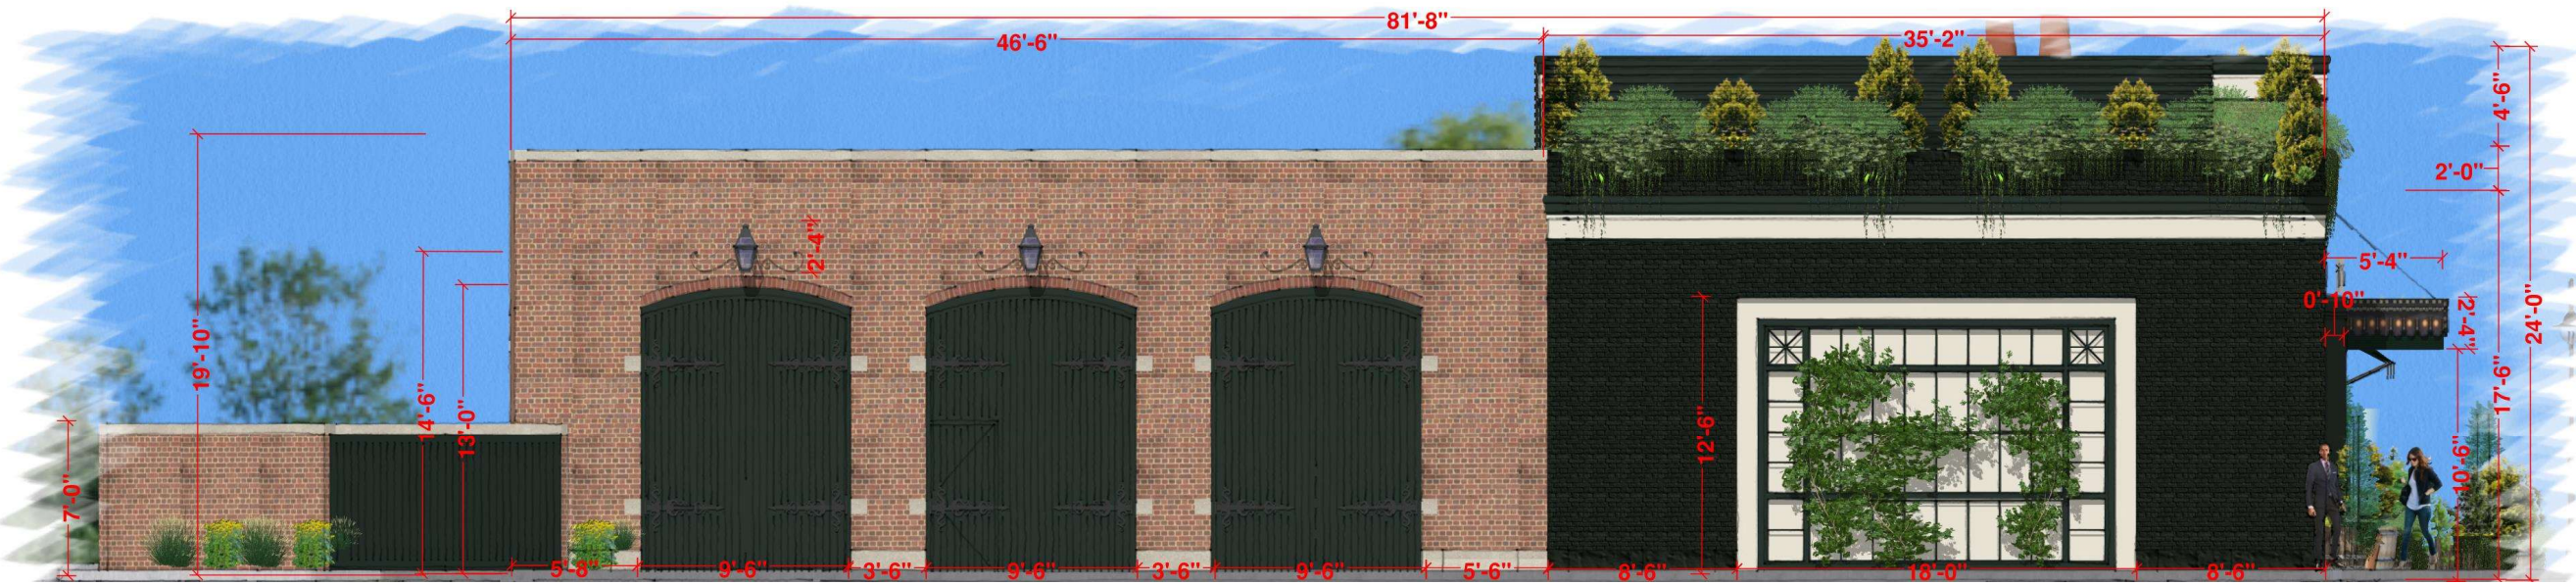

Building Elevations - North

KNAUER

Preliminary Design Review – Jackman & Co.

Ballyhoo
HOSPITALITY

Building Elevations - South

Building Elevations - East

Building Elevations - Southwest

Building Materials

Pennsylvania Bluestone – Patio Pavers
Pattern

Pennsylvania Bluestone
True Blue

Pennsylvania Bluestone
True Blue

KNAUER

Preliminary Design Review – Jackman & Co.

Ballyhoo
HOSPITALITY

Building Materials

Sunbrella - Awning Fabric
Ivy 4632-0000

Sunbrella - Awning Piping
White 4634-0000

KNAUER

Preliminary Design Review – Jackman & Co.

Ballyhoo
HOSPITALITY