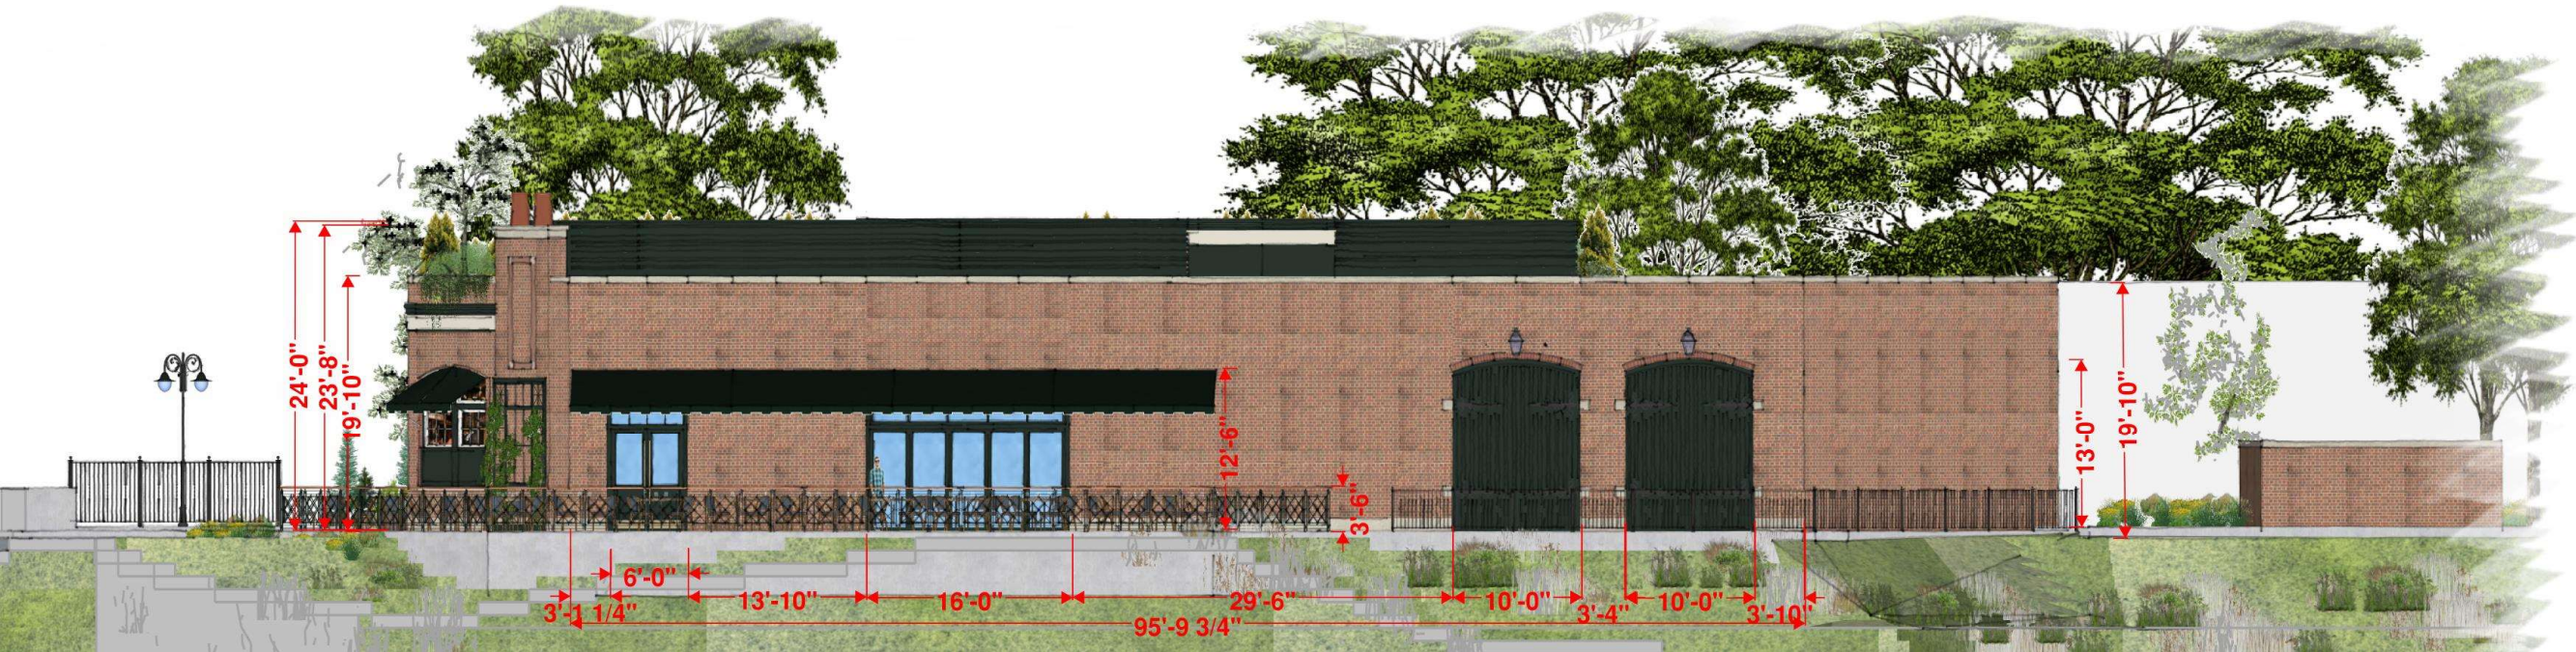

Building Elevations - North

KNAUER

Preliminary Design Review – Jackman & Co.

Ballyhoo
HOSPITALITY

Building Elevations - South

Building Elevations - East

Building Elevations - Southwest

Building Materials

Pennsylvania Bluestone – Patio Pavers
Pattern

Pennsylvania Bluestone
True Blue

Pennsylvania Bluestone
True Blue

KNAUER

Preliminary Design Review – Jackman & Co.

Ballyhoo
HOSPITALITY

Building Materials

Sunbrella - Awning Fabric
Ivy 4632-0000

Sunbrella - Awning Piping
White 4634-0000

KNAUER

Preliminary Design Review – Jackman & Co.

Ballyhoo
HOSPITALITY