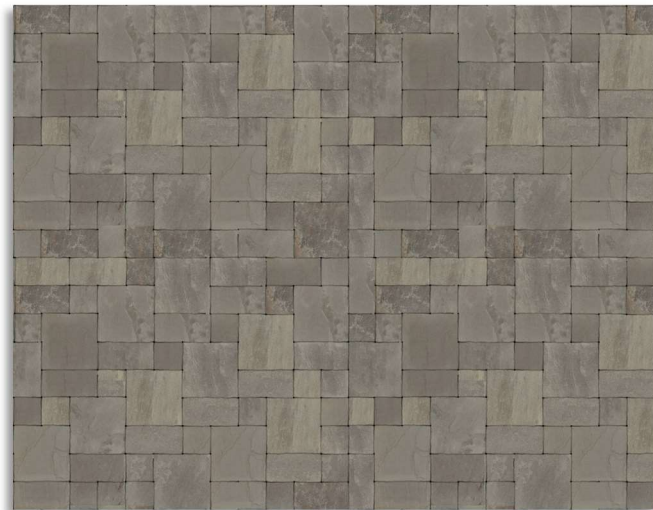

Limestone

Bricks Incorporated
Cherokee Flash Smooth

Benjamin Moore
Ballet White
OC-9

Benjamin Moore
White Dove
OC-17

Benjamin Moore
Essex Green
HC-188

Building Materials

Fireside Chimney Supply
Dorchester 1429 Clay Chimney Pot

Pennsylvania Bluestone – Patio Pavers
Pattern

Pennsylvania Bluestone
True Blue

Pennsylvania Bluestone
True Blue

KNAUER

Preliminary Design Review – Jackman & Co.

Ballyhoo
HOSPITALITY

Building Materials

Sunbrella - Awning Fabric
Ivy 4632-0000